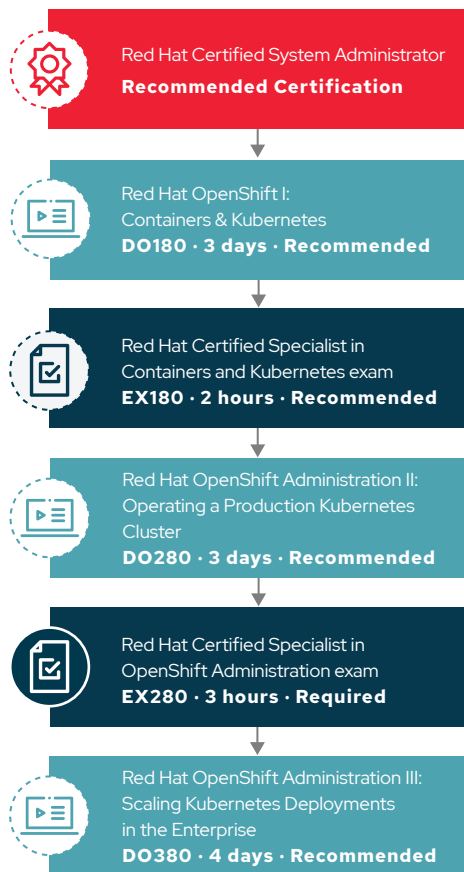

Red Hat OpenShift skills path

Skills path for Red Hat Certified Specialist in OpenShift Administration

Skills path for Red Hat Certified Specialist in OpenShift Application Development

Skills path for Red Hat Certified Enterprise Application Developer

Skills path for Red Hat Certified Enterprise Microservices Developer