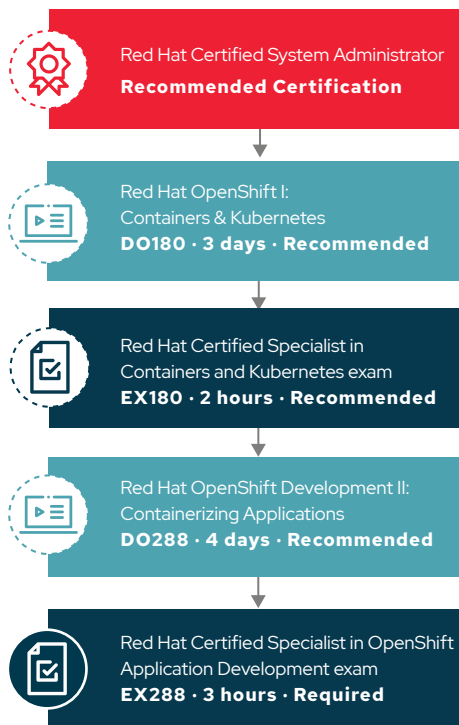

Red Hat OpenShift skills path

Skills path for Red Hat Certified Specialist in OpenShift Administration

Skills path for Red Hat Certified Specialist in OpenShift Application Development

Skills path for Red Hat Certified Enterprise Application Developer

Skills path for Red Hat Certified Enterprise Microservices Developer